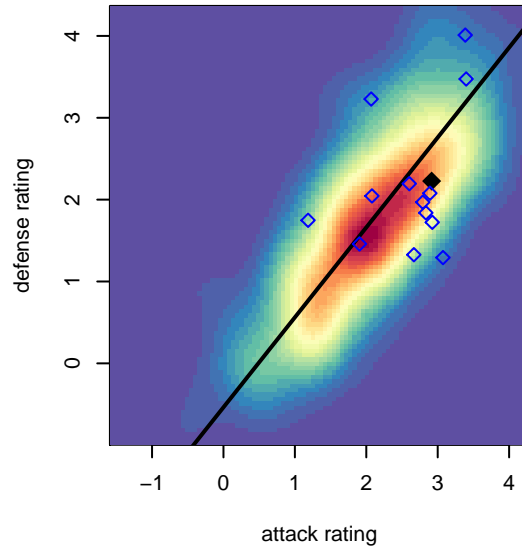

La Morinda SC Navy B00

, CAN
 B00 total strength=1542
 attack=18.45 defense=9.27

alt names used: LAMORINDA SCLAMORINDA FC 00 NAVY BC
 LAMORINDA SC LAMORINDA FC 00 NAVY B
 LAMORINDA SC LAMORINDA FC 00 NAVY B
 Venues played: 2015 Davis Legacy College Showcase Champi
 2015 Sporting Invitational U-15 Premier EvoSp
 2015 FWRL CAN CRL U15

**attack and defense variance (black dot)
relative to other teams
and top 10 in region**

**attack and defense rating
relative to others at age
and all opponents in last 13 months**

**attack and defense rating
relative to others at age
and all opponents in last 13 months**

Performance relative to 13 month average

Performance relative to 13 month average

Distribution of opponents
 Red = Lose zone, Blue = Win zone, Green = Even
 Black line separates win/lose zones

lot. A=Neither has attack advantage, B=Opponent has both attack and defense advantage, C=Opponent has both attack and defense disadvantage, D=Both have