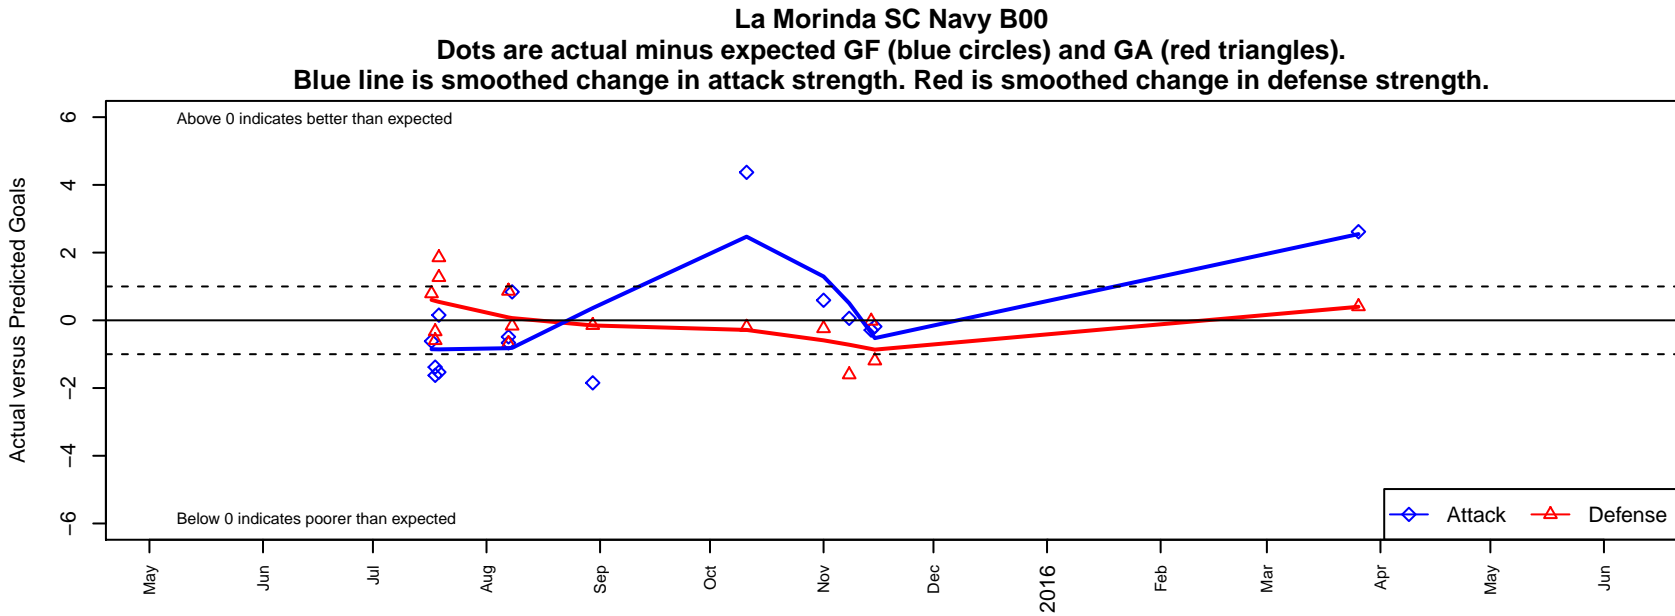

La Morinda SC Navy B00

, CAN
 B00 total strength=1542
 attack=18.45 defense=9.27

alt names used: LAMORINDA SCLAMORINDA FC 00 NAVY BC
 LAMORINDA SC LAMORINDA FC 00 NAVY B
 LAMORINDA SC LAMORINDA FC 00 NAVY B
 Venues played: 2015 Davis Legacy College Showcase Champi
 2015 Sporting Invitational U-15 Premier EvoSp
 2015 FWRL CAN CRL U15

**attack and defense variance (black dot)
relative to other teams
and top 10 in region**

**attack and defense rating
relative to others at age
and all opponents in last 13 months**

**attack and defense rating
relative to others at age
and all opponents in last 13 months**

Performance relative to 13 month average

Performance relative to 13 month average

Distribution of opponents
 Red = Lose zone, Blue = Win zone, Green = Even
 Black line separates win/lose zones

lot. A=Neither has attack advantage, B=Opponent has both attack and defense advantage, C=Opponent has both attack and defense disadvantage, D=Both have