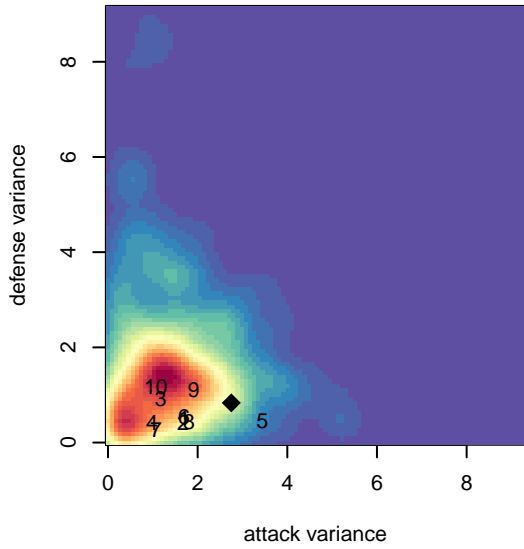

La Morinda SC Navy B00

, CAN
 B00 total strength=1542
 attack=18.45 defense=9.27

alt names used: LAMORINDA SCLAMORINDA FC 00 NAVY BC
 LAMORINDA SC LAMORINDA FC 00 NAVY B
 LAMORINDA SC LAMORINDA FC 00 NAVY B
 Venues played: 2015 Davis Legacy College Showcase Champi
 2015 Sporting Invitational U-15 Premier EvoSp
 2015 FWRL CAN CRL U15

**attack and defense variance (black dot)
relative to other teams
and top 10 in region**

**attack and defense rating
relative to others at age
and all opponents in last 13 months**

**attack and defense rating
relative to others at age
and all opponents in last 13 months**

Performance relative to 13 month average

Performance relative to 13 month average

Distribution of opponents
 Red = Lose zone, Blue = Win zone, Green = Even
 Black line separates win/lose zones

lot. A=Neither has attack advantage, B=Opponent has both attack and defense advantage, C=Opponent has both attack and defense disadvantage, D=Both have