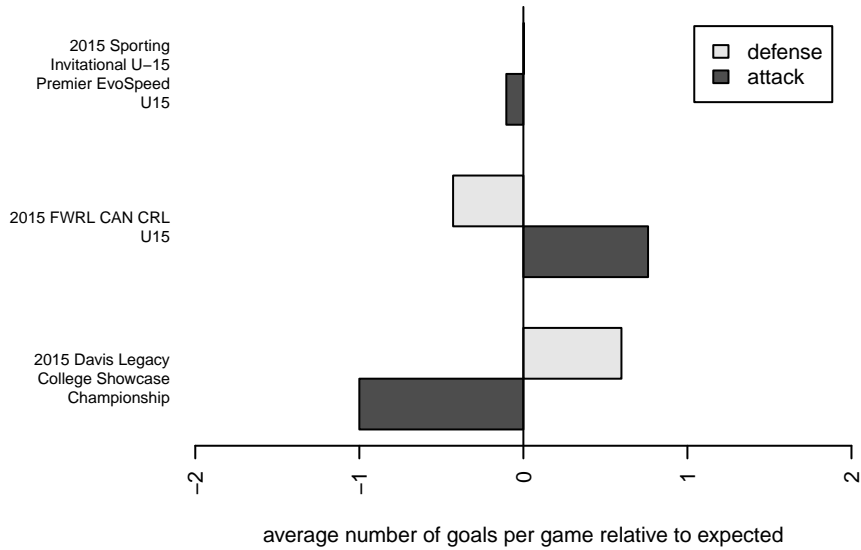

La Morinda SC Navy B00

, CAN
 B00 total strength=1542
 attack=18.45 defense=9.27

alt names used: LAMORINDA SCLAMORINDA FC 00 NAVY BC
 LAMORINDA SC LAMORINDA FC 00 NAVY B
 LAMORINDA SC LAMORINDA FC 00 NAVY B
 Venues played: 2015 Davis Legacy College Showcase Champi
 2015 Sporting Invitational U-15 Premier EvoSp
 2015 FWRL CAN CRL U15

**attack and defense variance (black dot)
relative to other teams
and top 10 in region**

**attack and defense rating
relative to others at age
and all opponents in last 13 months**

**attack and defense rating
relative to others at age
and all opponents in last 13 months**

Performance relative to 13 month average

Performance relative to 13 month average

Distribution of opponents
 Red = Lose zone, Blue = Win zone, Green = Even
 Black line separates win/lose zones

lot. A=Neither has attack advantage, B=Opponent has both attack and defense advantage, C=Opponent has both attack and defense disadvantage, D=Both have